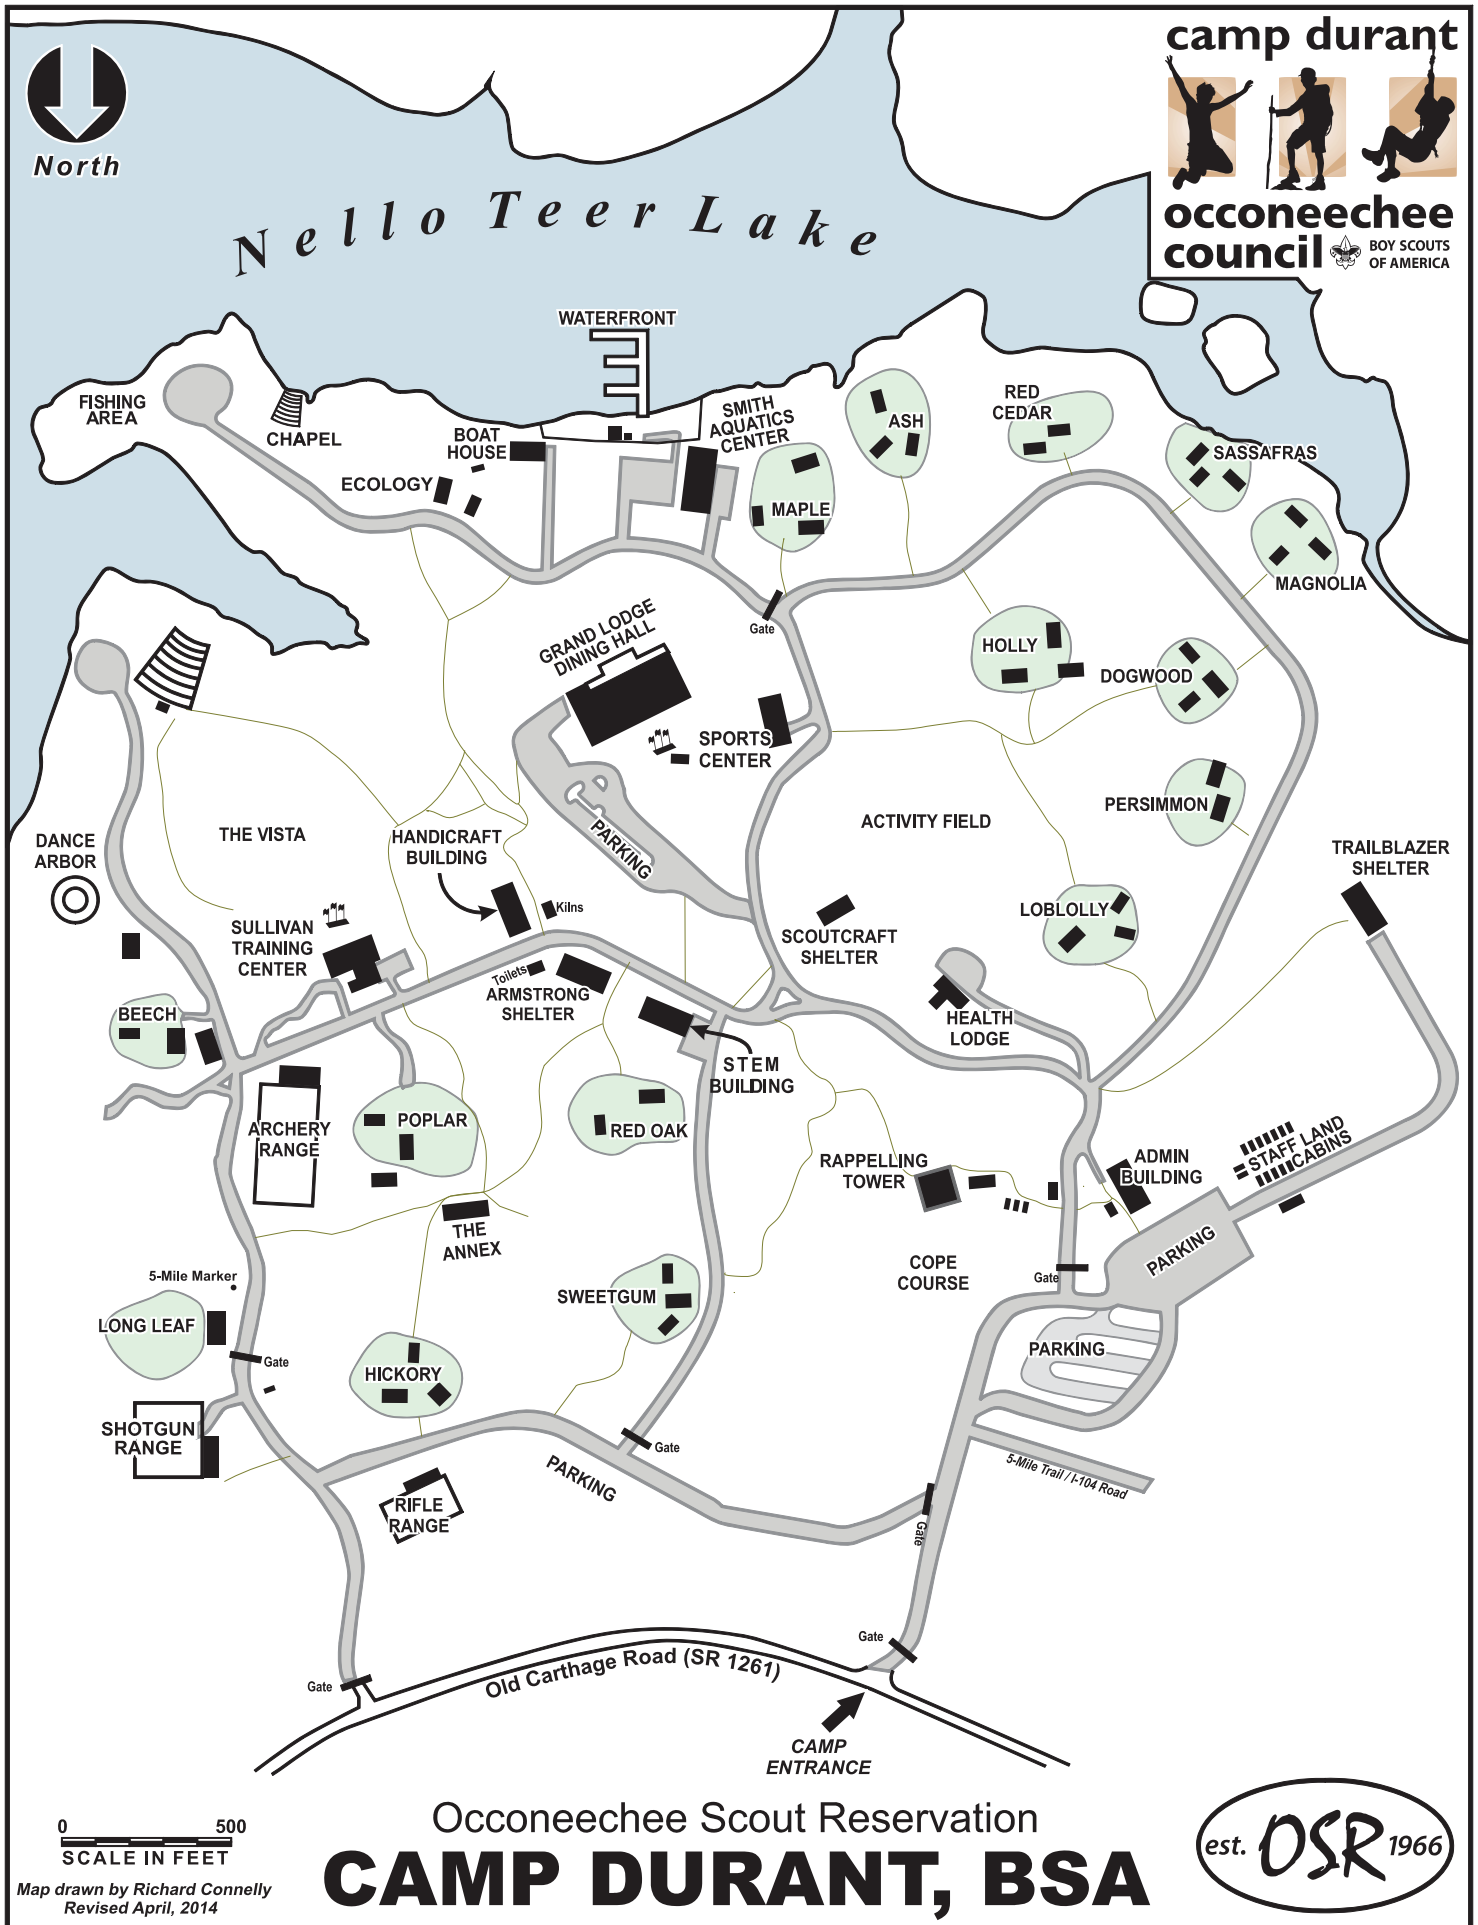

North

camp durant

oconeechee council BOY SCOUTS OF AMERICA

Nello Teer Lake

0 500 SCALE IN FEET

Map drawn by Richard Connelly Revised April, 2014

Occoneechee Scout Reservation CAMP DURANT, BSA